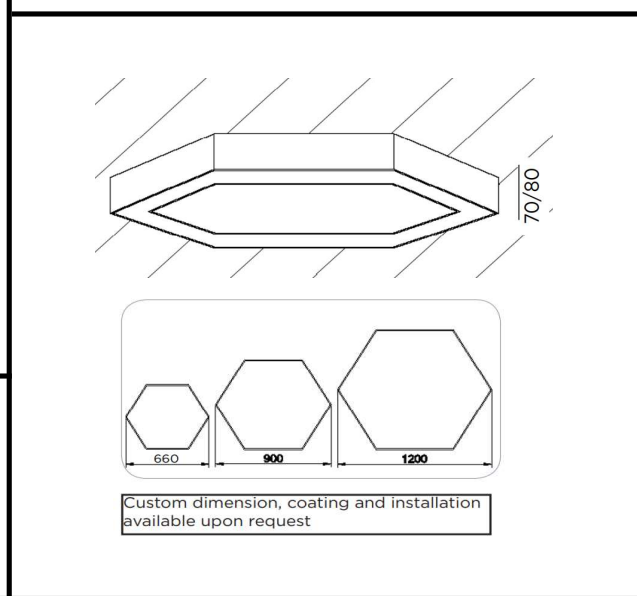

Sovitron Interior Pvt.Ltd.

**Model Name**

Hexagon Ring Surface /DLARHEXDSD-20

**Description**

Architectural Light

**Technical description**

**Image**

<b>Dimension</b>	Dia=660mm H=70mm/80mm
<b>Frame</b>	Aluminium
<b>Color Tempertaure</b>	3000K
<b>Power</b>	20W
<b>Total Luminous Flux</b>	1600 lm
<b>Efficacy</b>	80 lm/W
<b>IP rating</b>	50
<b>Color Rendering</b>	≥80
<b>Mounting</b>	Surface
<b>Optics</b>	White Opal Diffuser
<b>Dimming</b>	NON-Dimmable
<b>Operating Voltage</b>	220-240 VAC
<b>Standard Lifetime</b>	L70 minimum at 50,000 burning hours

**Dimension diagram**

**Remarks:-**

**Address: Plot #7 Saroorpur-Nangla Industrial Area,Ballabgarh-Sohna Road,Faridabad-121005**  
**Email: info@sovitron.com**