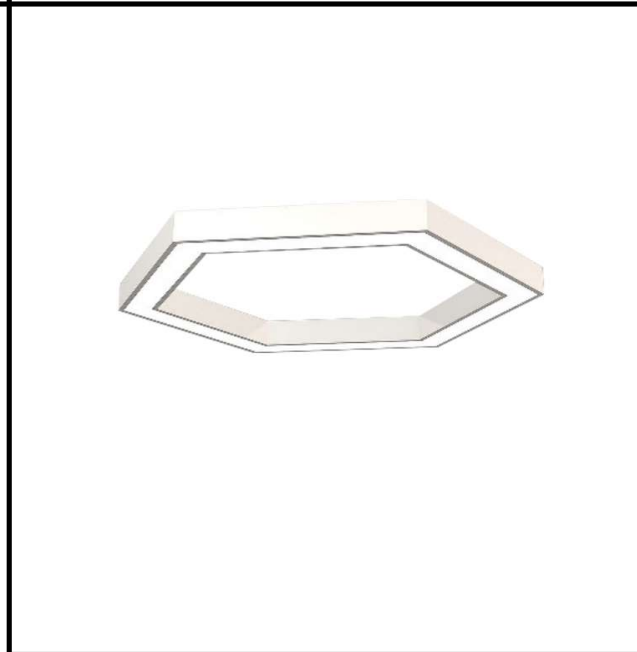

Sovitron Interior Pvt.Ltd.

**Model Name**

Hexagon Ring Surface /DLARHEXDSD-20

**Description**

Architectural Light

**Technical description**

**Image**

<b>Dimension</b>	Dia=660mm H=70mm/80mm
<b>Frame</b>	Aluminium
<b>Color Tempertaure</b>	3000K
<b>Power</b>	20W
<b>Total Luminous Flux</b>	1600 lm
<b>Efficacy</b>	80 lm/W
<b>IP rating</b>	50
<b>Color Rendering</b>	≥80
<b>Mounting</b>	Surface
<b>Optics</b>	White Opal Diffuser
<b>Dimming</b>	NON-Dimmable
<b>Operating Voltage</b>	220-240 VAC
<b>Standard Lifetime</b>	L70 minimum at 50,000 burning hours